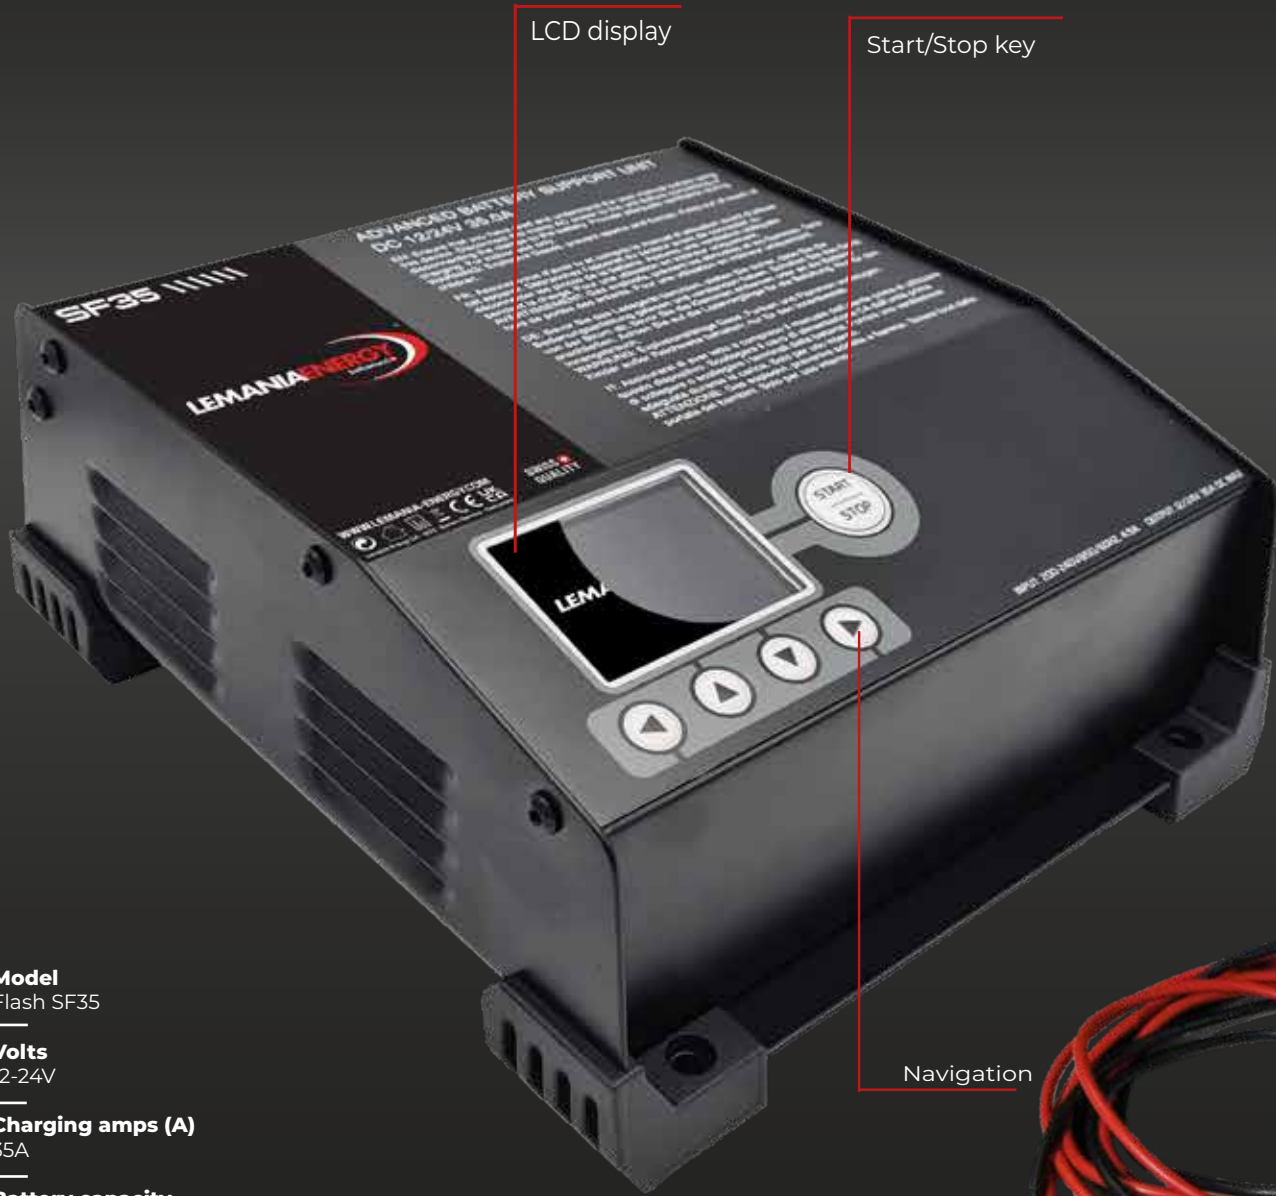

SF 35

3 Li
Lithium
Compatible

12V
24V

PROFESSIONAL BATTERY SUPPORT UNIT

LCD display

Start/Stop key

Navigation

Model
Flash SF35

Volts
12-24V

Charging amps (A)
35A

Battery capacity
20-2000Ah

Min-max charging (A)
12-30V 2-35A

Input
220-240V / 50-60Hz

Cable Ø (mm²)
16

Cable length (cm)
300

Dimensions(cm)
23.5x26.8x11

Weight (kg)
4kg
4.85 kg (with clamps and cables)

Vehicle types

Clamps+Connector

LEMANIAENERGY
Switzerland

www.lemania-energy.com