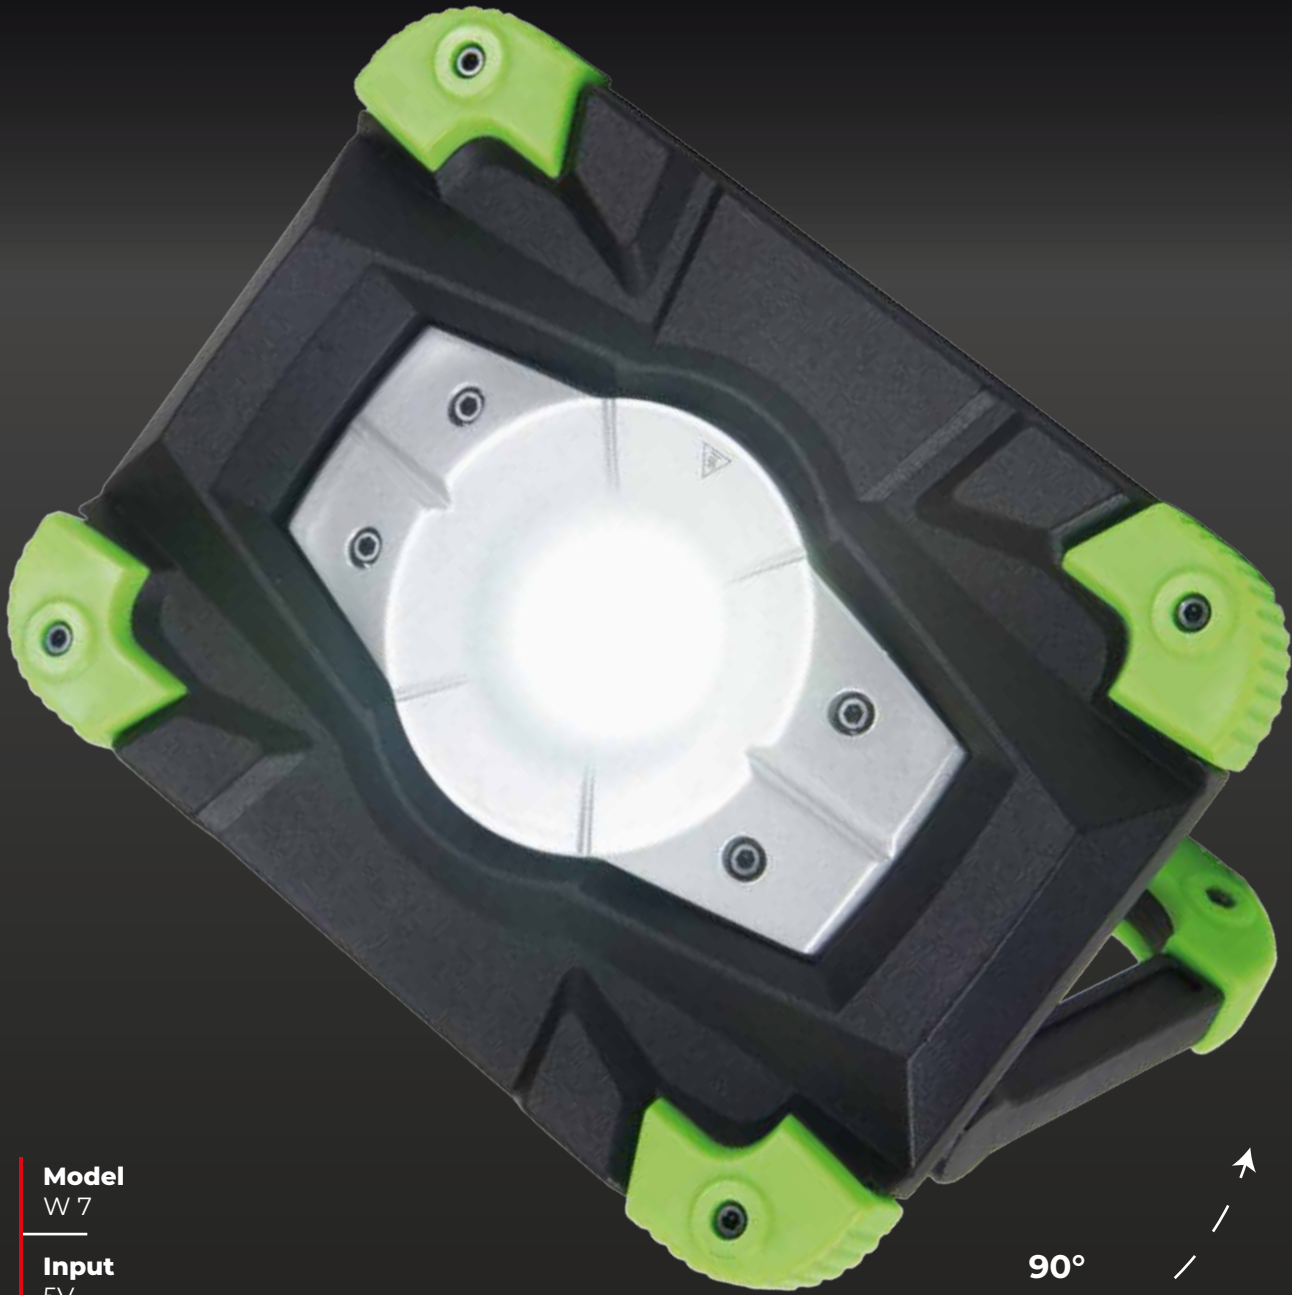

W7 PROFESSIONAL WORKLIGHT

Iman adherent

Battery charge Indicator

2000 lumens

2 light levels

90°

Model

W 7

Input

5V

Battery capacity

32.56Wh

Battery (mAh)

7.4v 4400mAh

Lumens

4000