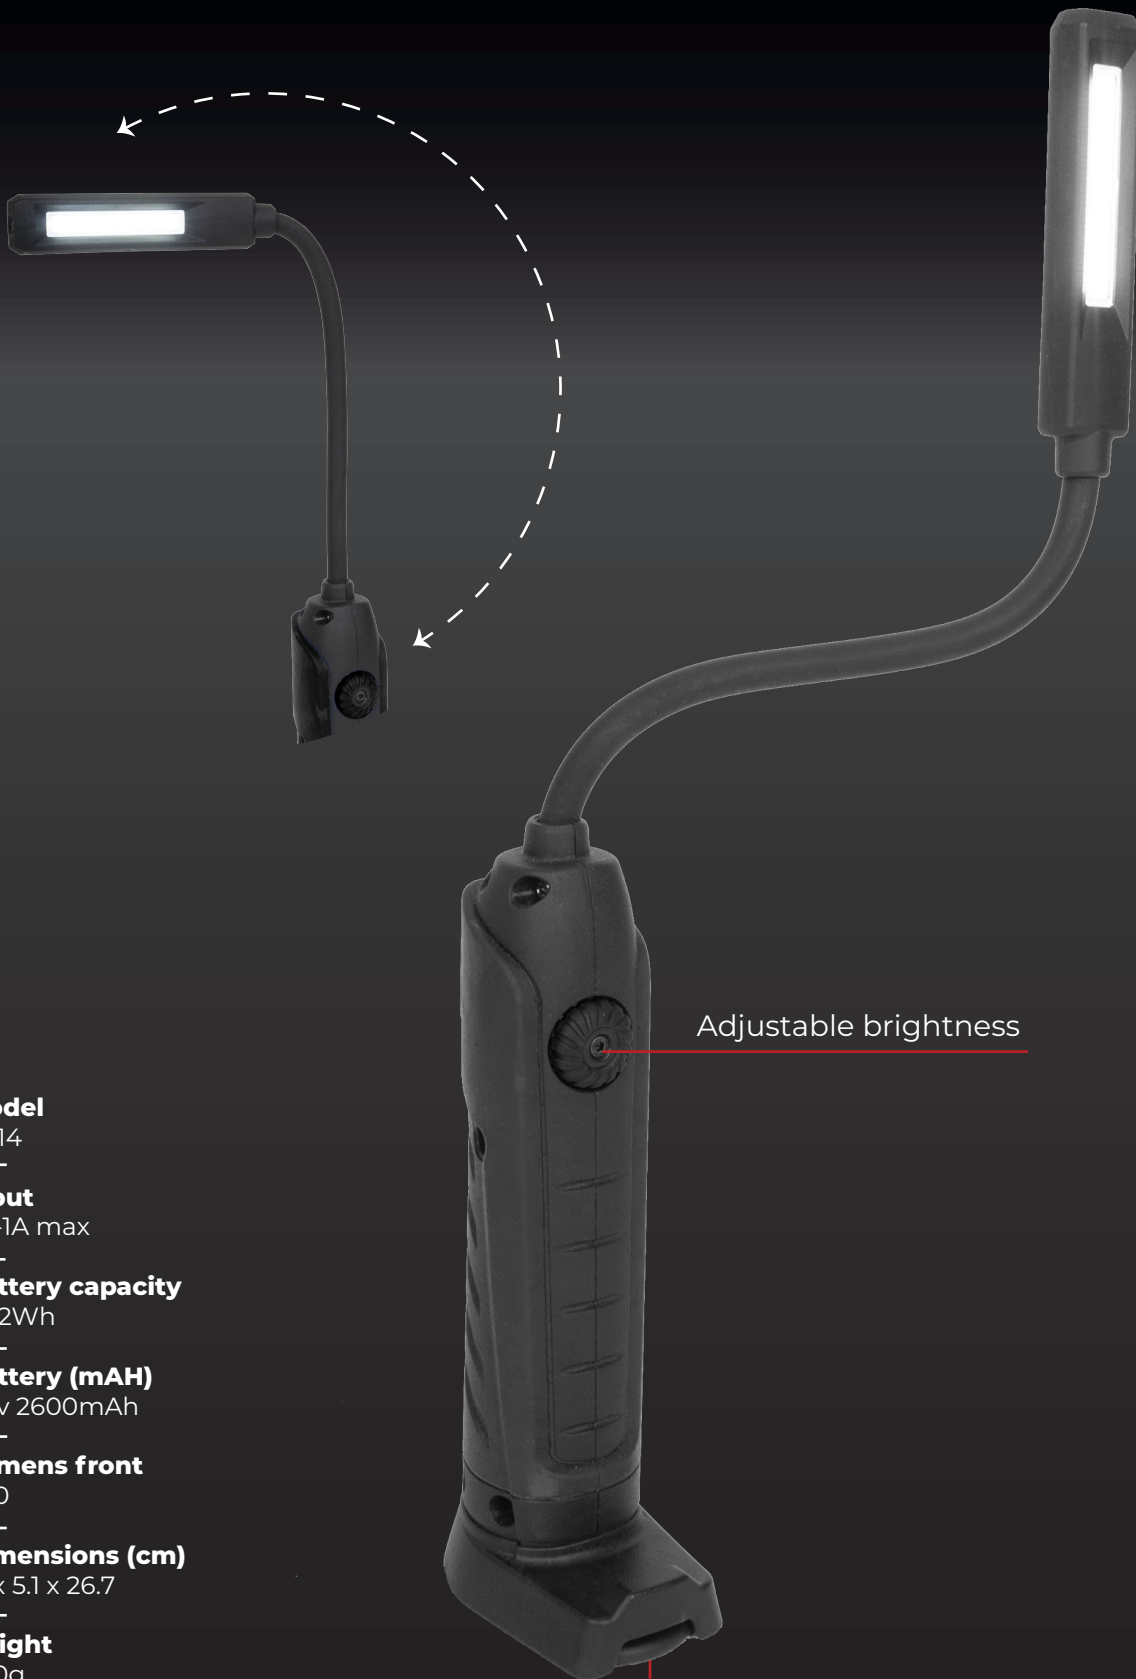

# W14 PROFESSIONAL WORKLIGHT

Iman adherent

Lithium ION rechargeable

500 lumens

Adjustable brightness

## Input

5V-1A max

## Lumens front

500

## Dimensions (cm)

15 x 5.1 x 26.7