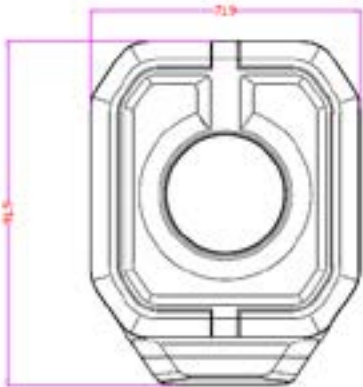

FLOOD LIGHT

SPOT BEAM

ANSI FL 1 Standard

SPOT BEAM		350 Lumen	100M	10H
FLOOD LIGHT - LOW		300 Lumen	10M	12H
FLOOD LIGHT - MID		600 Lumen	20M	6H
FLOOD LIGHT - HIGH		1200 Lumen	40M	3H

Size (mm)